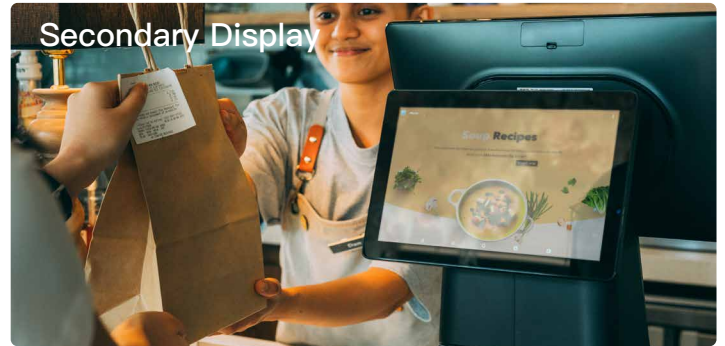

Secondary Display