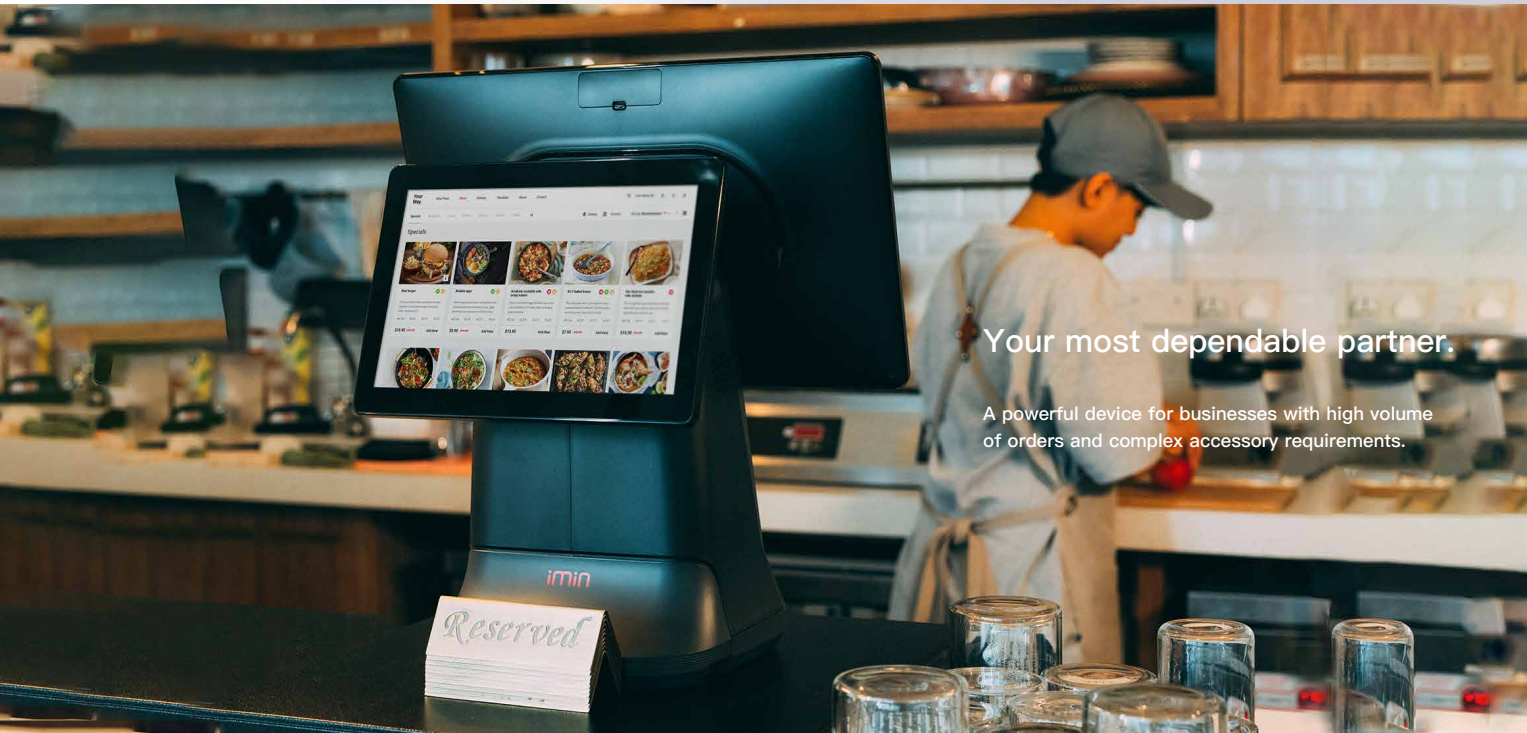

iMin D4

Desktop POS

The iMin D4 is a high-performance desktop POS with up to 3 customisable screen size combinations to serve your customers better.

Your most dependable partner.

A powerful device for businesses with high volume of orders and complex accessory requirements.

Secure your next sale with iMin D4.

A reliable companion to scale your business with.

D4-503

Display: 15.6"
Display: 15.6"(FHD) 1920x1080

D4-504

Display: 15.6" + 10.1"
Main Display: 15.6"(FHD) 1920x1080
Secondary Display: 10.1" 1280x800